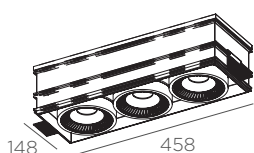

MEASURES

20014