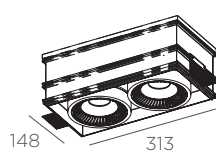

REF. 20012 - 20013 - 20014

FEATURES

IP: 23

Installation: Trimless

High: 125 mm

Light Direction: Orientable

Minimum distance to lightened objects: 0.5 m

Lamps : LED

Protection class: Class II

LED

Power: 16,3W

Efficiency 3K: 104,29 lm/W

Efficiency 4K: 109,89 lm/W

Energy efficiency : A+

Driver: Included

Life time: 50.000h

LED working constant current: 500mA

Color rendering current: CRI ≥80

LED Guarantee: 5 years

MEASURES

20013

FINISH

REFLECTOR

- ☐ 40°
- ☐ 60°

DIMMABLE OPTIONS

- ☐ 1.10V
- ☐ PUSH
- ☐ DALI
- ☐ PHASE CUT