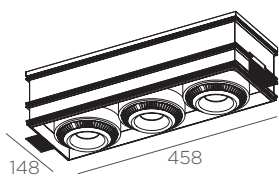

## FEATURES

---

IP: 23

Installation: Trimless

High: 125 mm

Light Direction: Orientable

Minimum distance to lightened objects: 0.5 m

Lamps : LED

## MEASURES

---

20005

20004

20003