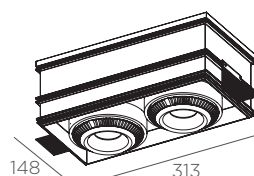

## FEATURES

---

IP: 23

Installation: Trimless

High: 125 mm

Light Direction: Orientable

Minimum distance to lightened objects: 0.5 m

Lamps : LED

## MEASURES

---

20005

20004

20003