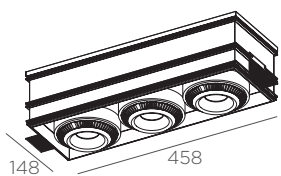

MEASURES

20005