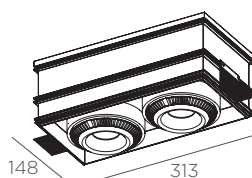

REF. 20003 - 20004 - 20005

FEATURES

IP: 23

Installation: Trimless

High: 125 mm

Light Direction: Orientable

Minimum distance to lightened objects: 0.5 m

Lamps : LED

Protection class: Class II

LED

Power: 16,3W

Efficiency 3K: 104,29 lm/W

Efficiency 4K: 109,89 lm/W

Energy efficiency : A+

Driver: Included

Life time: 50.000h

LED working constant current: 500mA

Color rendering current: CRI ≥80

LED Guarantee: 5 years

MEASURES

20004

FINISH

REFLECTOR

DIMMABLE OPTIONS